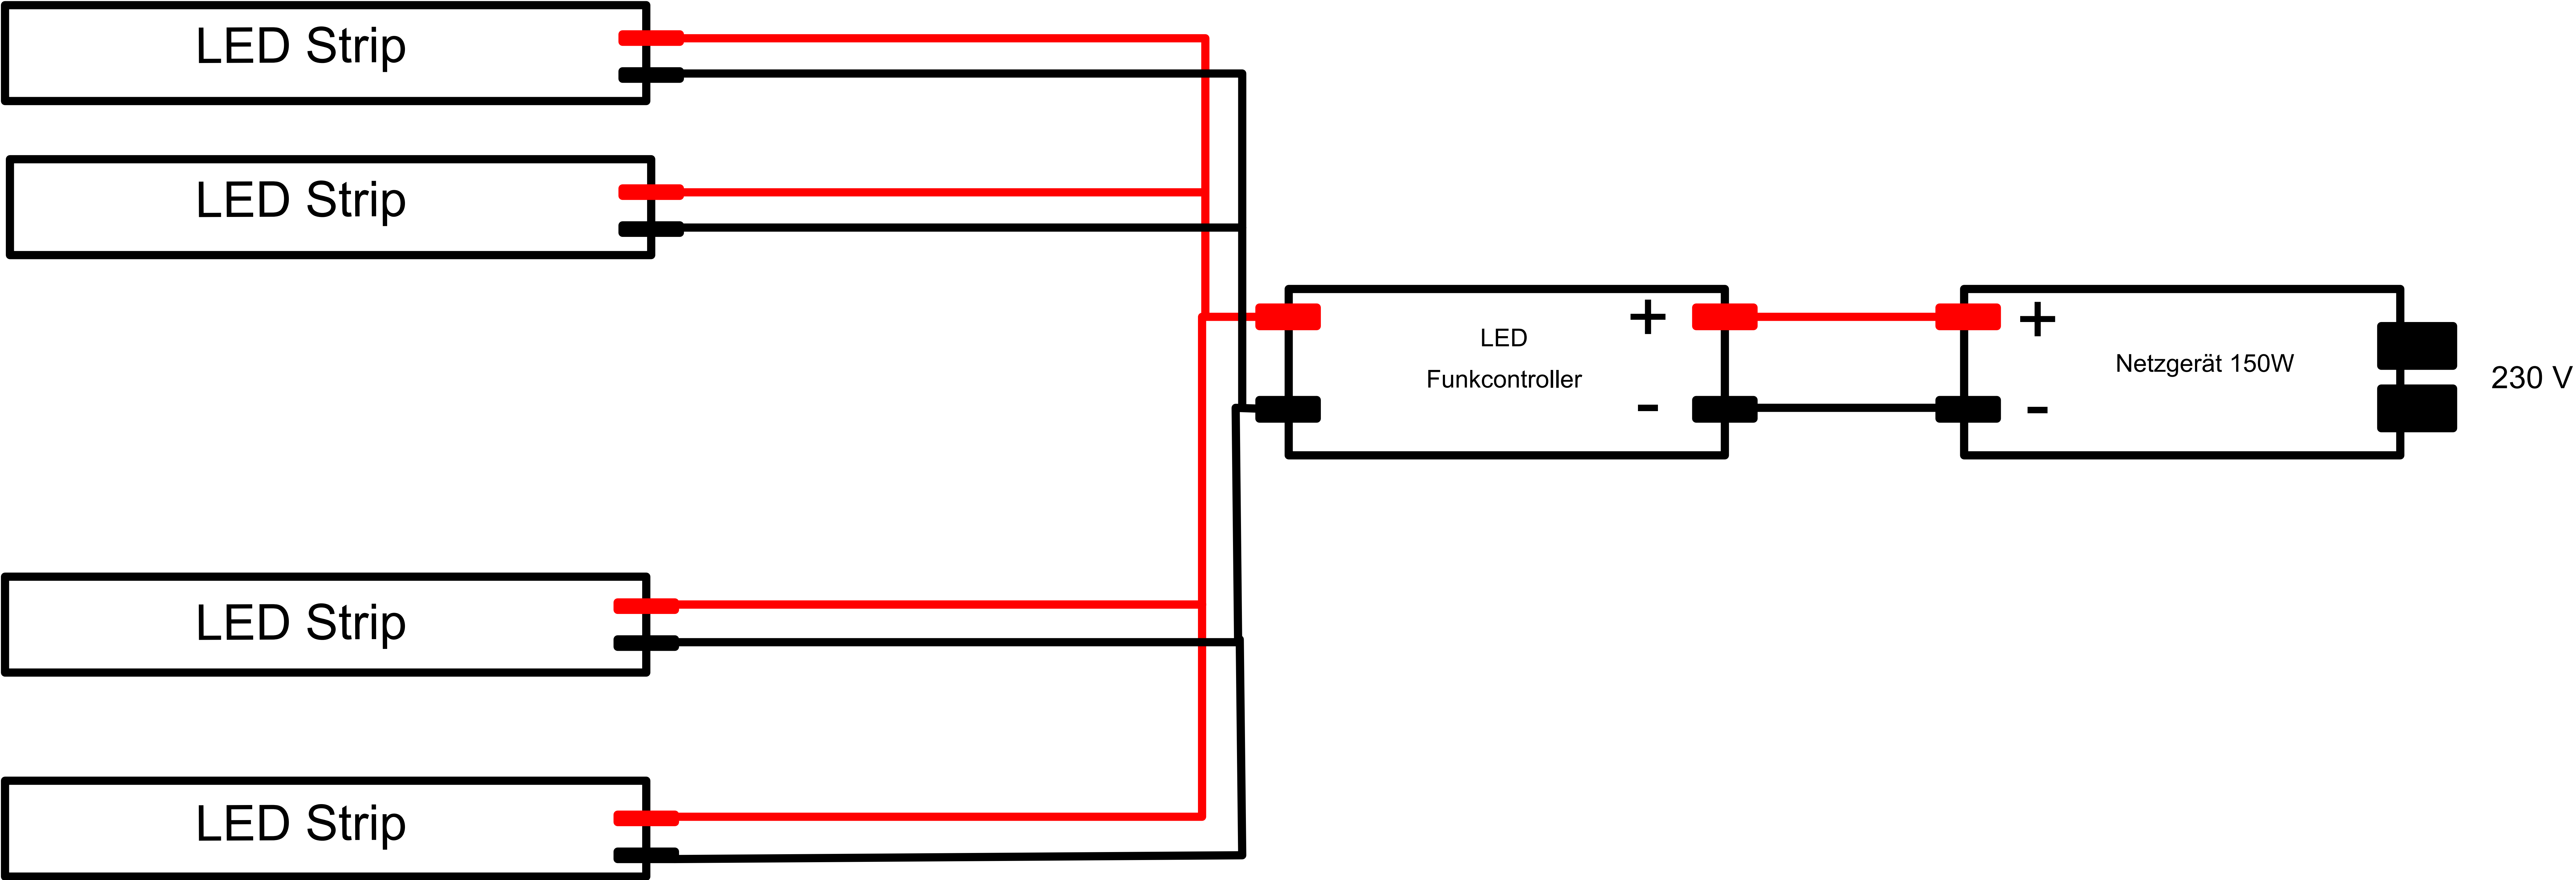

LED Strip Weiß warm/kalt 1-2m

LED Strip Weiß warm/kalt 2-4 m

LED Strip Weiß warm/kalt 5-6 m

LED Strip Weiß warm/kalt 7-8 m

LED Strip Weiß warm/kalt 9-10 m

LED Strip Weiß warm/kalt 11-12 m

LED Strip Weiß warm/kalt 13-14 m

LED Strip Weiß warm/kalt 15-16 m

LED Strip Weiß warm/kalt 17-18 m

LED Strip Weiß warm/kalt 19-20 m

LED Strip Weiß warm/kalt 21-22 m

LED Strip Weiß warm/kalt 23-24 m

LED Strip Weiß warm/kalt 25-26 m

LED Strip Weiß warm/kalt 27-28 m

LED Strip Weiß warm/kalt 29-30 m