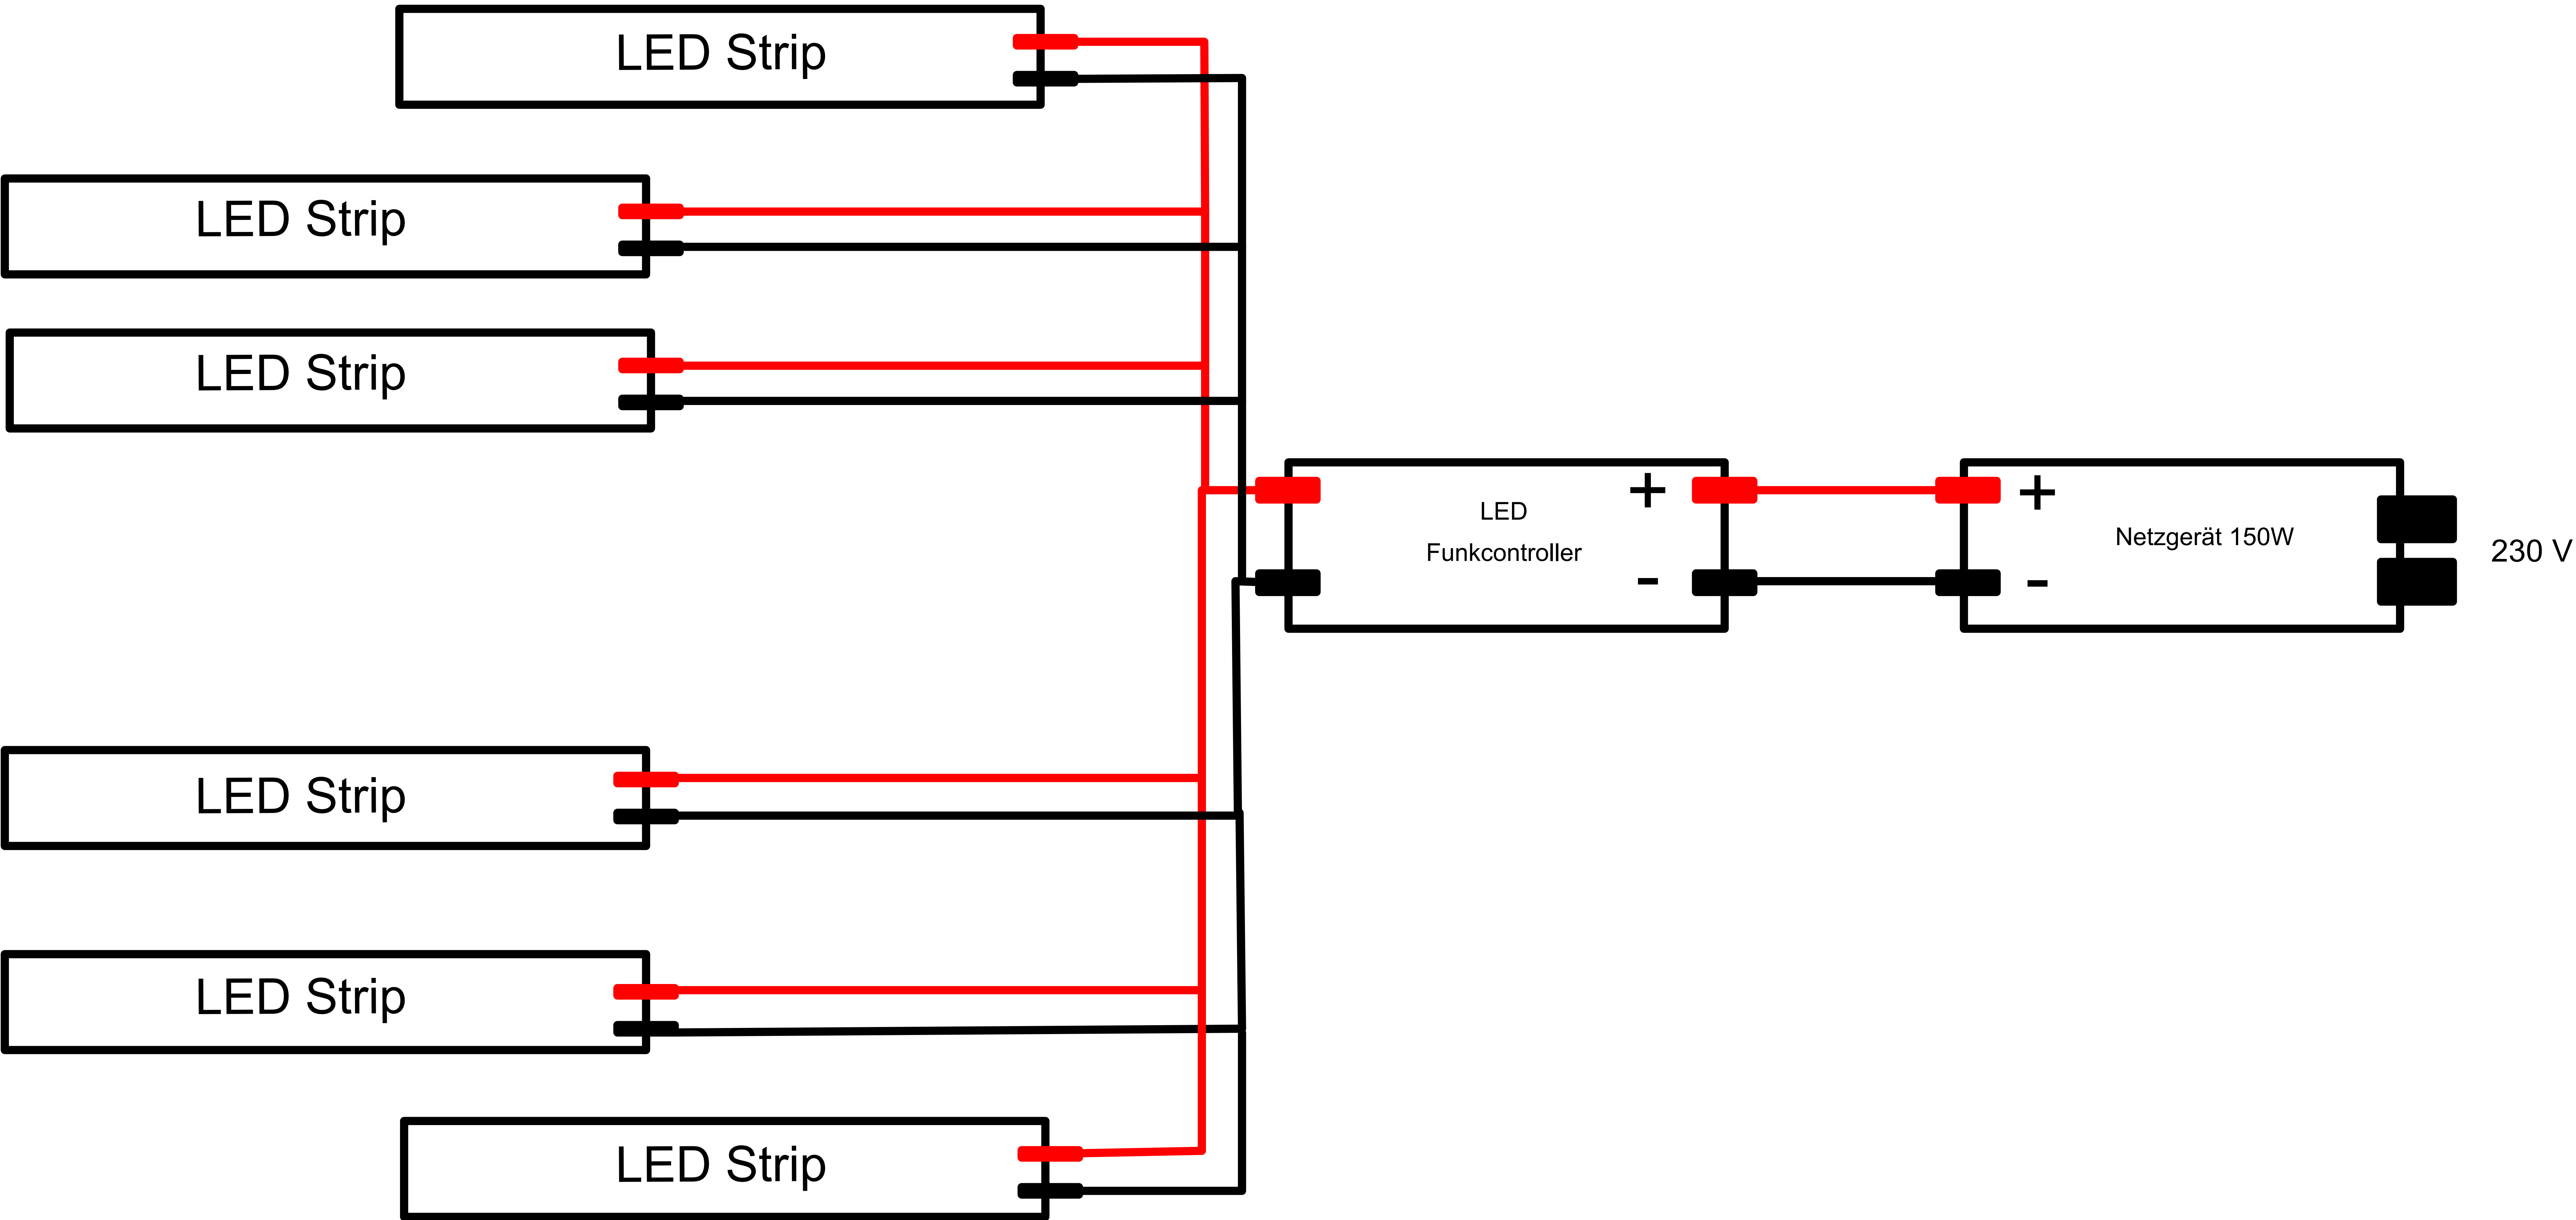

LED Strip Weiß warm/kalt 1-2m

LED Strip Weiß warm/kalt 2-4 m

LED Strip Weiß warm/kalt 5-6 m

LED Strip Weiß warm/kalt 7-8 m

LED Strip Weiß warm/kalt 9-10 m

LED Strip Weiß warm/kalt 11-12 m

LED Strip Weiß warm/kalt 13-14 m

LED Strip Weiß warm/kalt 15-16 m

LED Strip Weiß warm/kalt 17-18 m

LED Strip Weiß warm/kalt 19-20 m

LED Strip Weiß warm/kalt 21-22 m

LED Strip Weiß warm/kalt 23-24 m

LED Strip Weiß warm/kalt 25-26 m

LED Strip Weiß warm/kalt 27-28 m

LED Strip Weiß warm/kalt 29-30 m