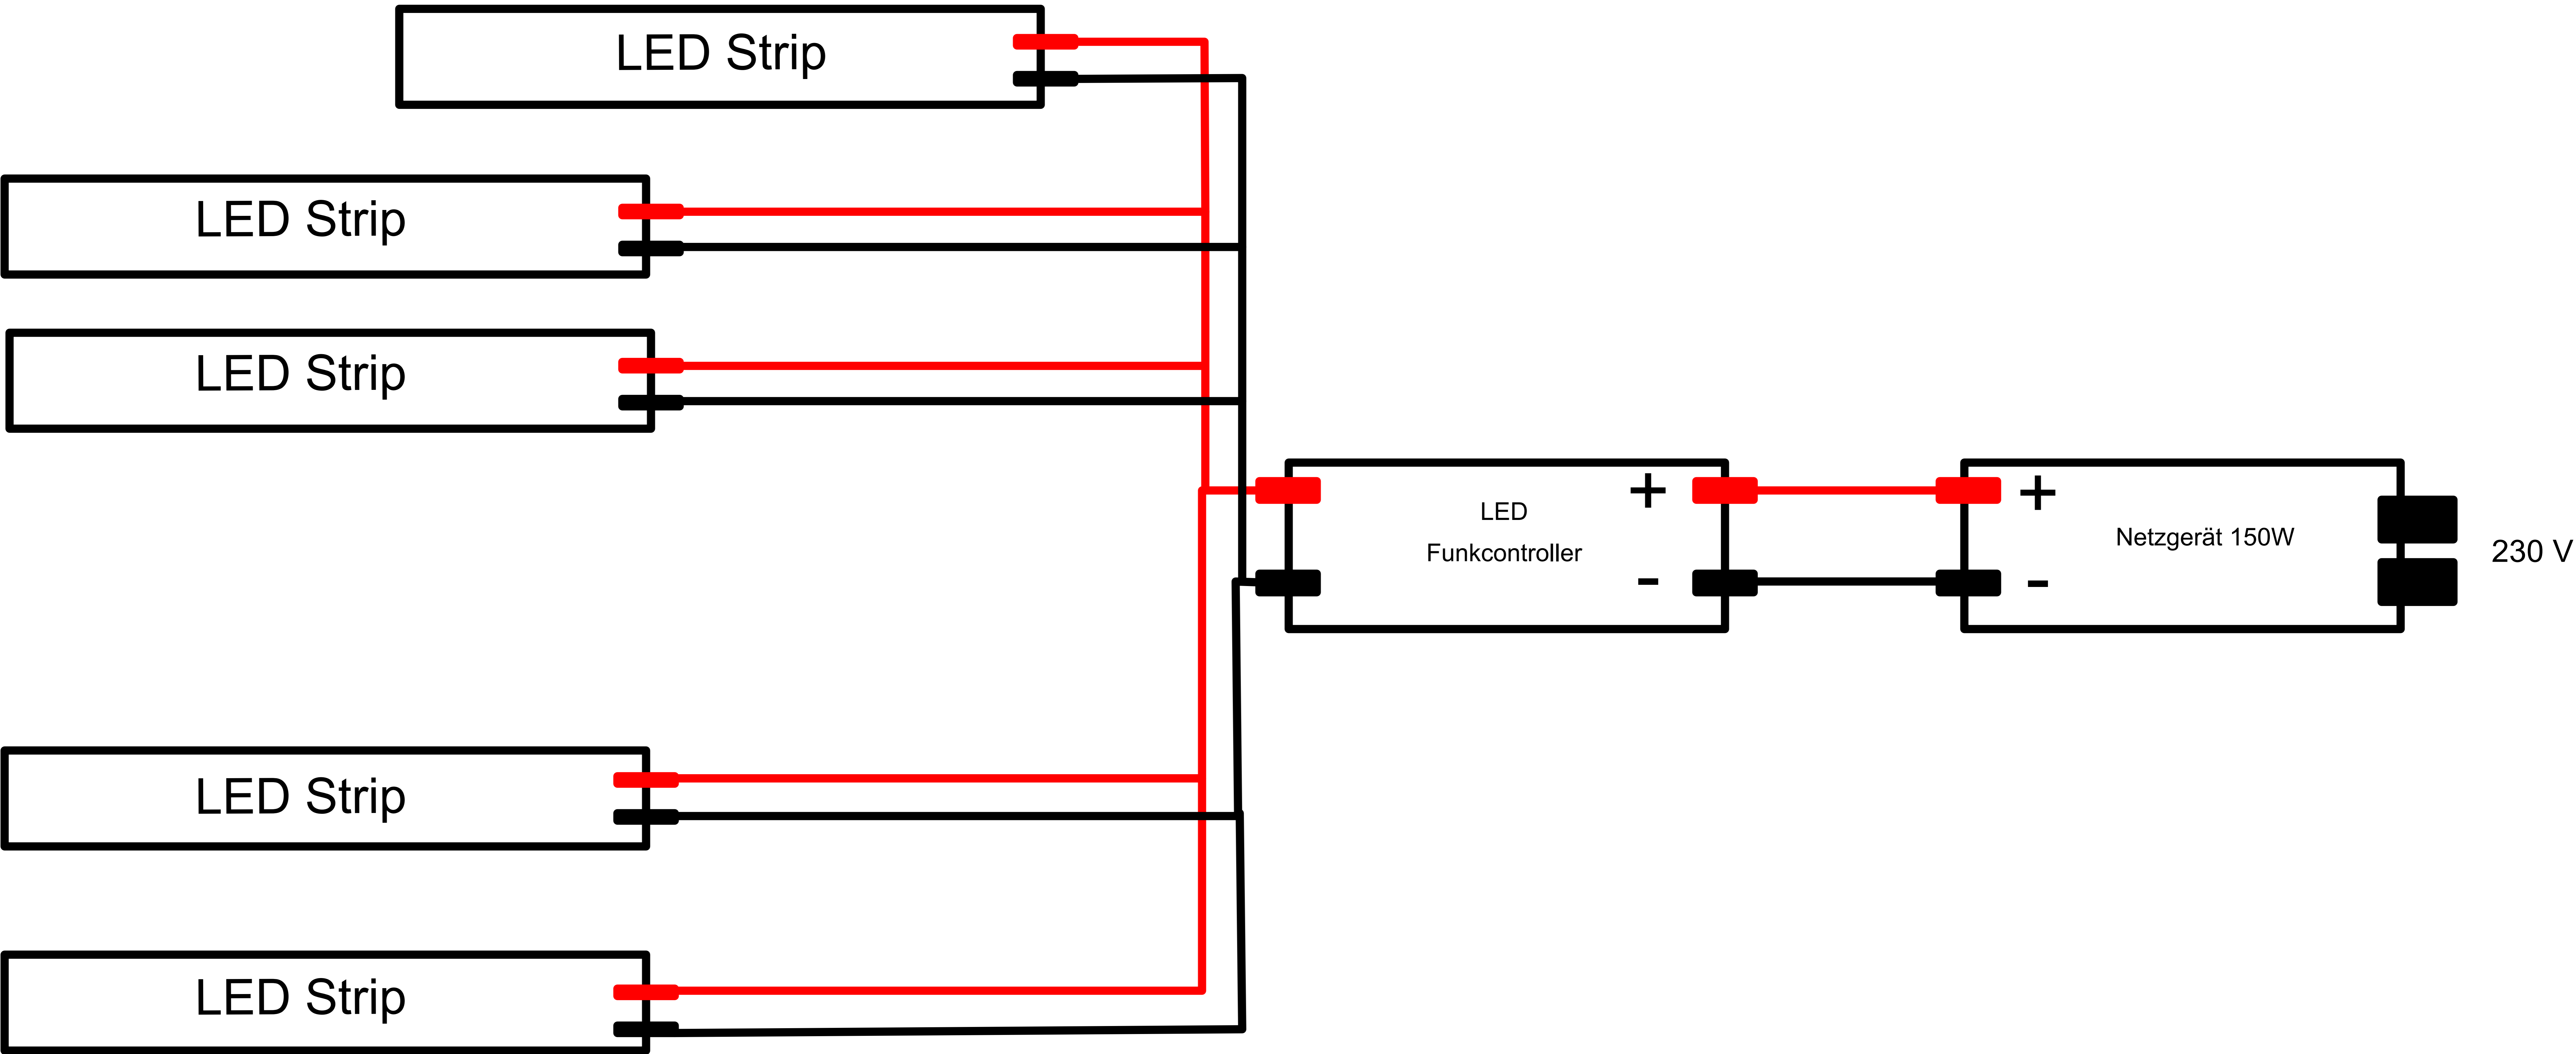

LED Strip Weiß warm/kalt 1-2m

LED Strip Weiß warm/kalt 2-4 m

LED Strip Weiß warm/kalt 5-6 m

LED Strip Weiß warm/kalt 7-8 m

LED Strip Weiß warm/kalt 9-10 m

LED Strip Weiß warm/kalt 11-12 m

LED Strip Weiß warm/kalt 13-14 m

LED Strip Weiß warm/kalt 15-16 m

LED Strip Weiß warm/kalt 17-18 m

LED Strip Weiß warm/kalt 19-20 m

LED Strip Weiß warm/kalt 21-22 m

LED Strip Weiß warm/kalt 23-24 m

LED Strip Weiß warm/kalt 25-26 m

LED Strip Weiß warm/kalt 27-28 m

LED Strip Weiß warm/kalt 29-30 m