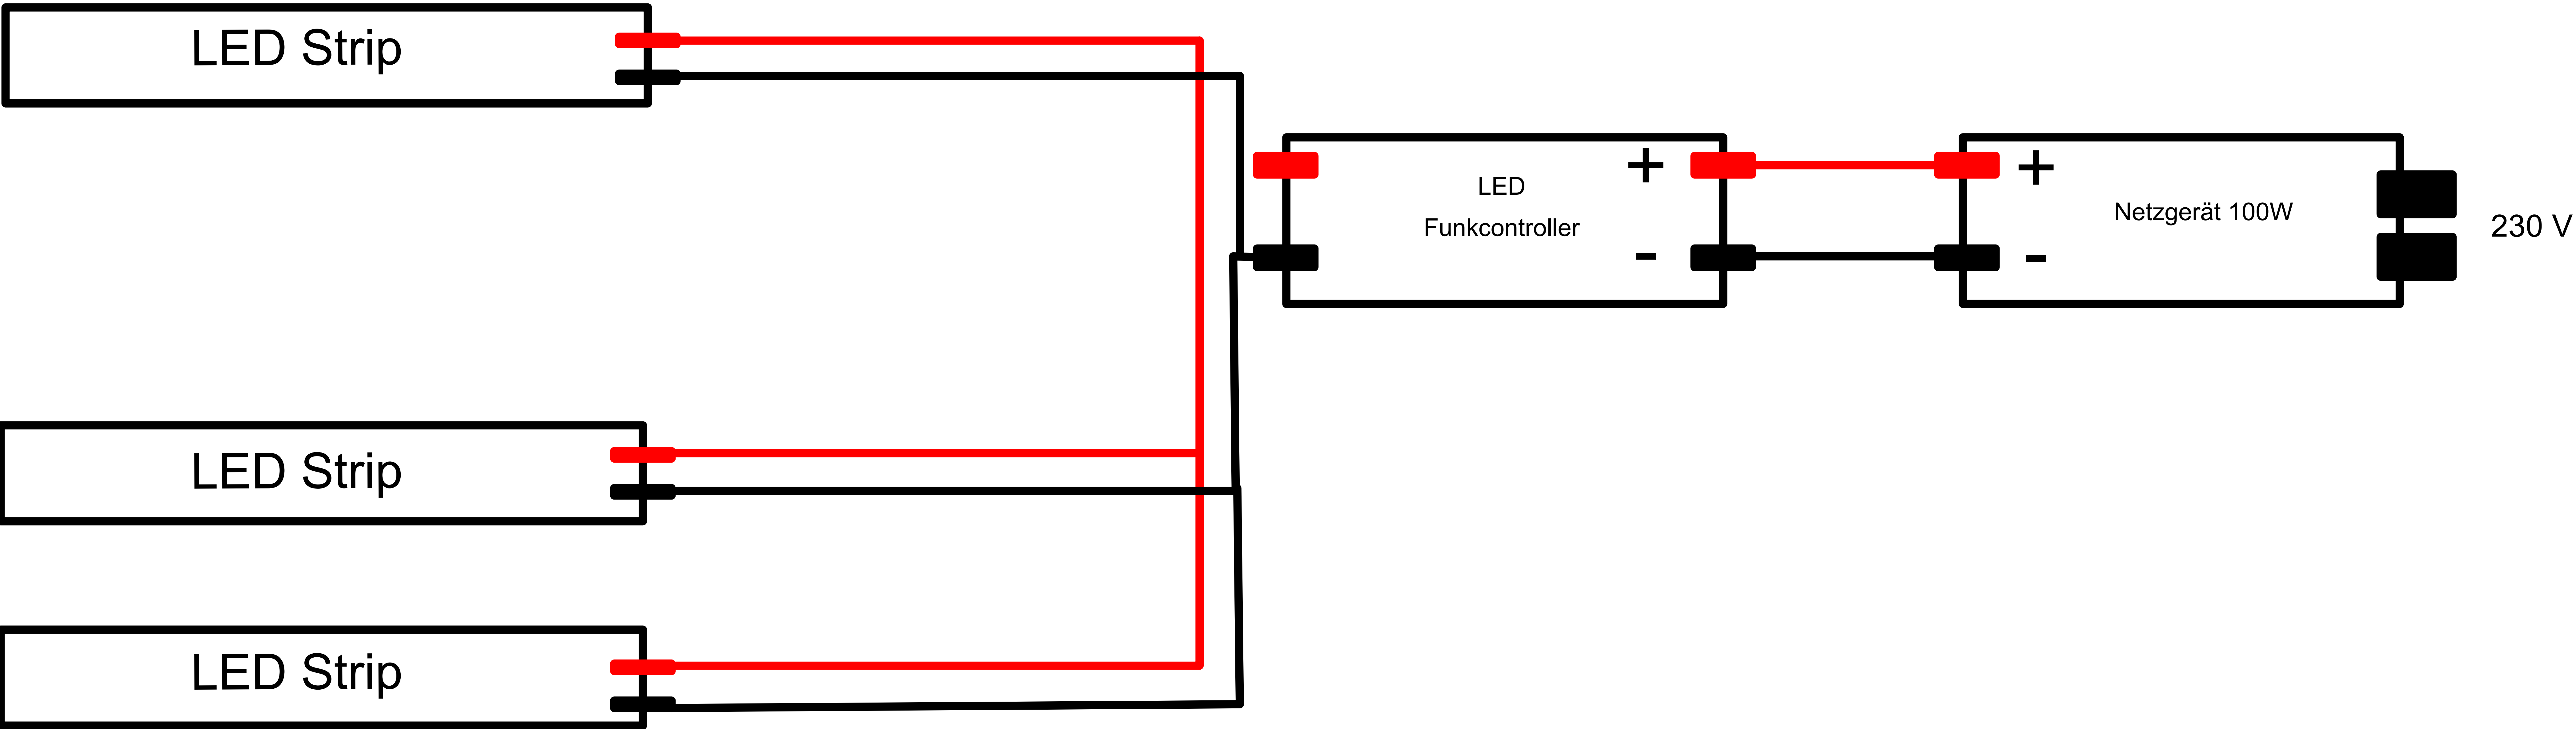

LED Strip Weiß warm/kalt 1-2m

LED Strip Weiß warm/kalt 2-4 m

LED Strip Weiß warm/kalt 5-6 m

LED Strip Weiß warm/kalt 7-8 m

LED Strip Weiß warm/kalt 9-10 m

LED Strip Weiß warm/kalt 11-12 m

LED Strip Weiß warm/kalt 13-14 m

LED Strip Weiß warm/kalt 15-16 m

LED Strip Weiß warm/kalt 17-18 m

LED Strip Weiß warm/kalt 19-20 m

LED Strip Weiß warm/kalt 21-22 m

LED Strip Weiß warm/kalt 23-24 m

LED Strip Weiß warm/kalt 25-26 m

LED Strip Weiß warm/kalt 27-28 m

LED Strip Weiß warm/kalt 29-30 m