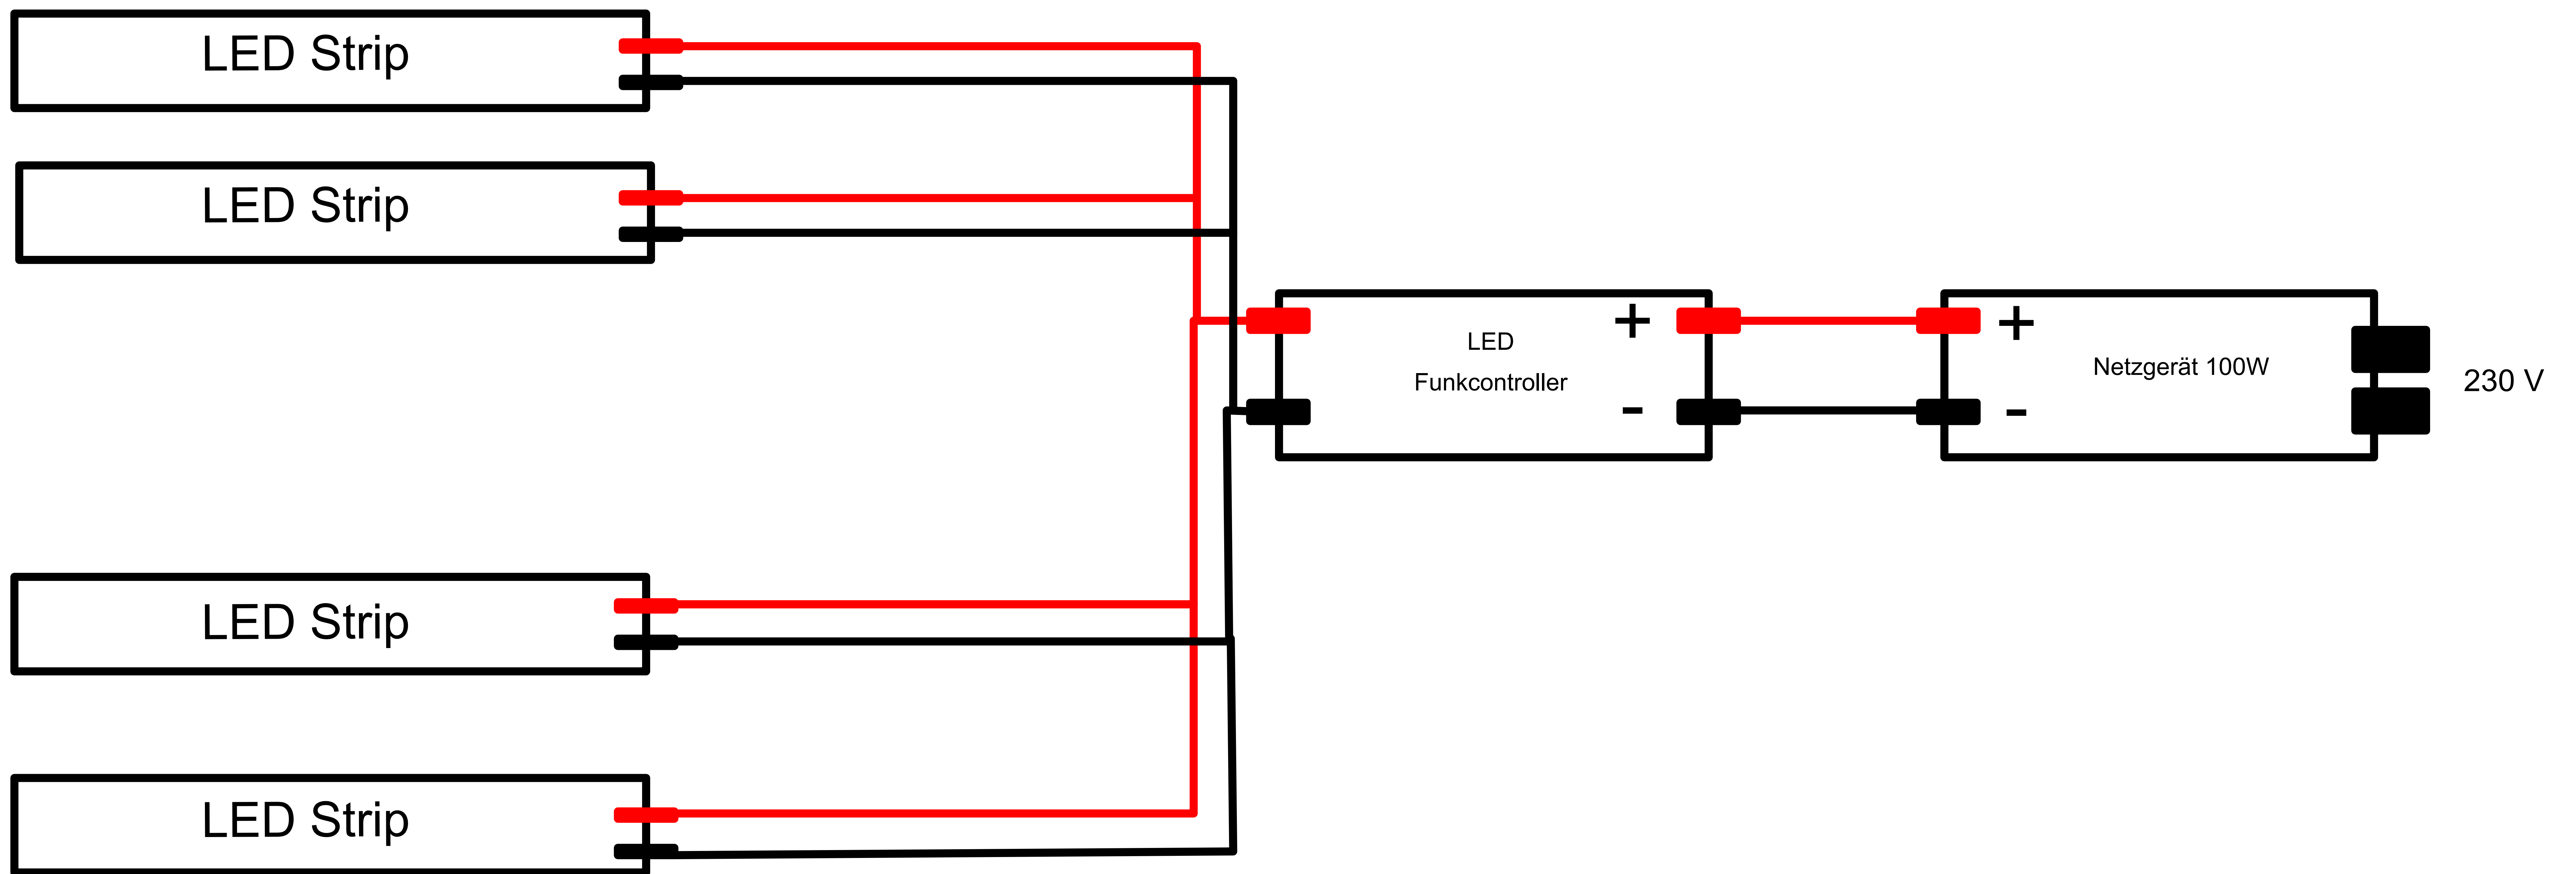

LED Strip Weiß warm/kalt 1-2m

LED Strip Weiß warm/kalt 2-4 m

LED Strip Weiß warm/kalt 5-6 m

LED Strip Weiß warm/kalt 7-8 m

LED Strip Weiß warm/kalt 9-10 m

LED Strip Weiß warm/kalt 11-12 m

LED Strip Weiß warm/kalt 13-14 m

LED Strip Weiß warm/kalt 15-16 m

LED Strip Weiß warm/kalt 17-18 m

LED Strip Weiß warm/kalt 19-20 m

LED Strip Weiß warm/kalt 21-22 m

LED Strip Weiß warm/kalt 23-24 m

LED Strip Weiß warm/kalt 25-26 m

LED Strip Weiß warm/kalt 27-28 m

LED Strip Weiß warm/kalt 29-30 m