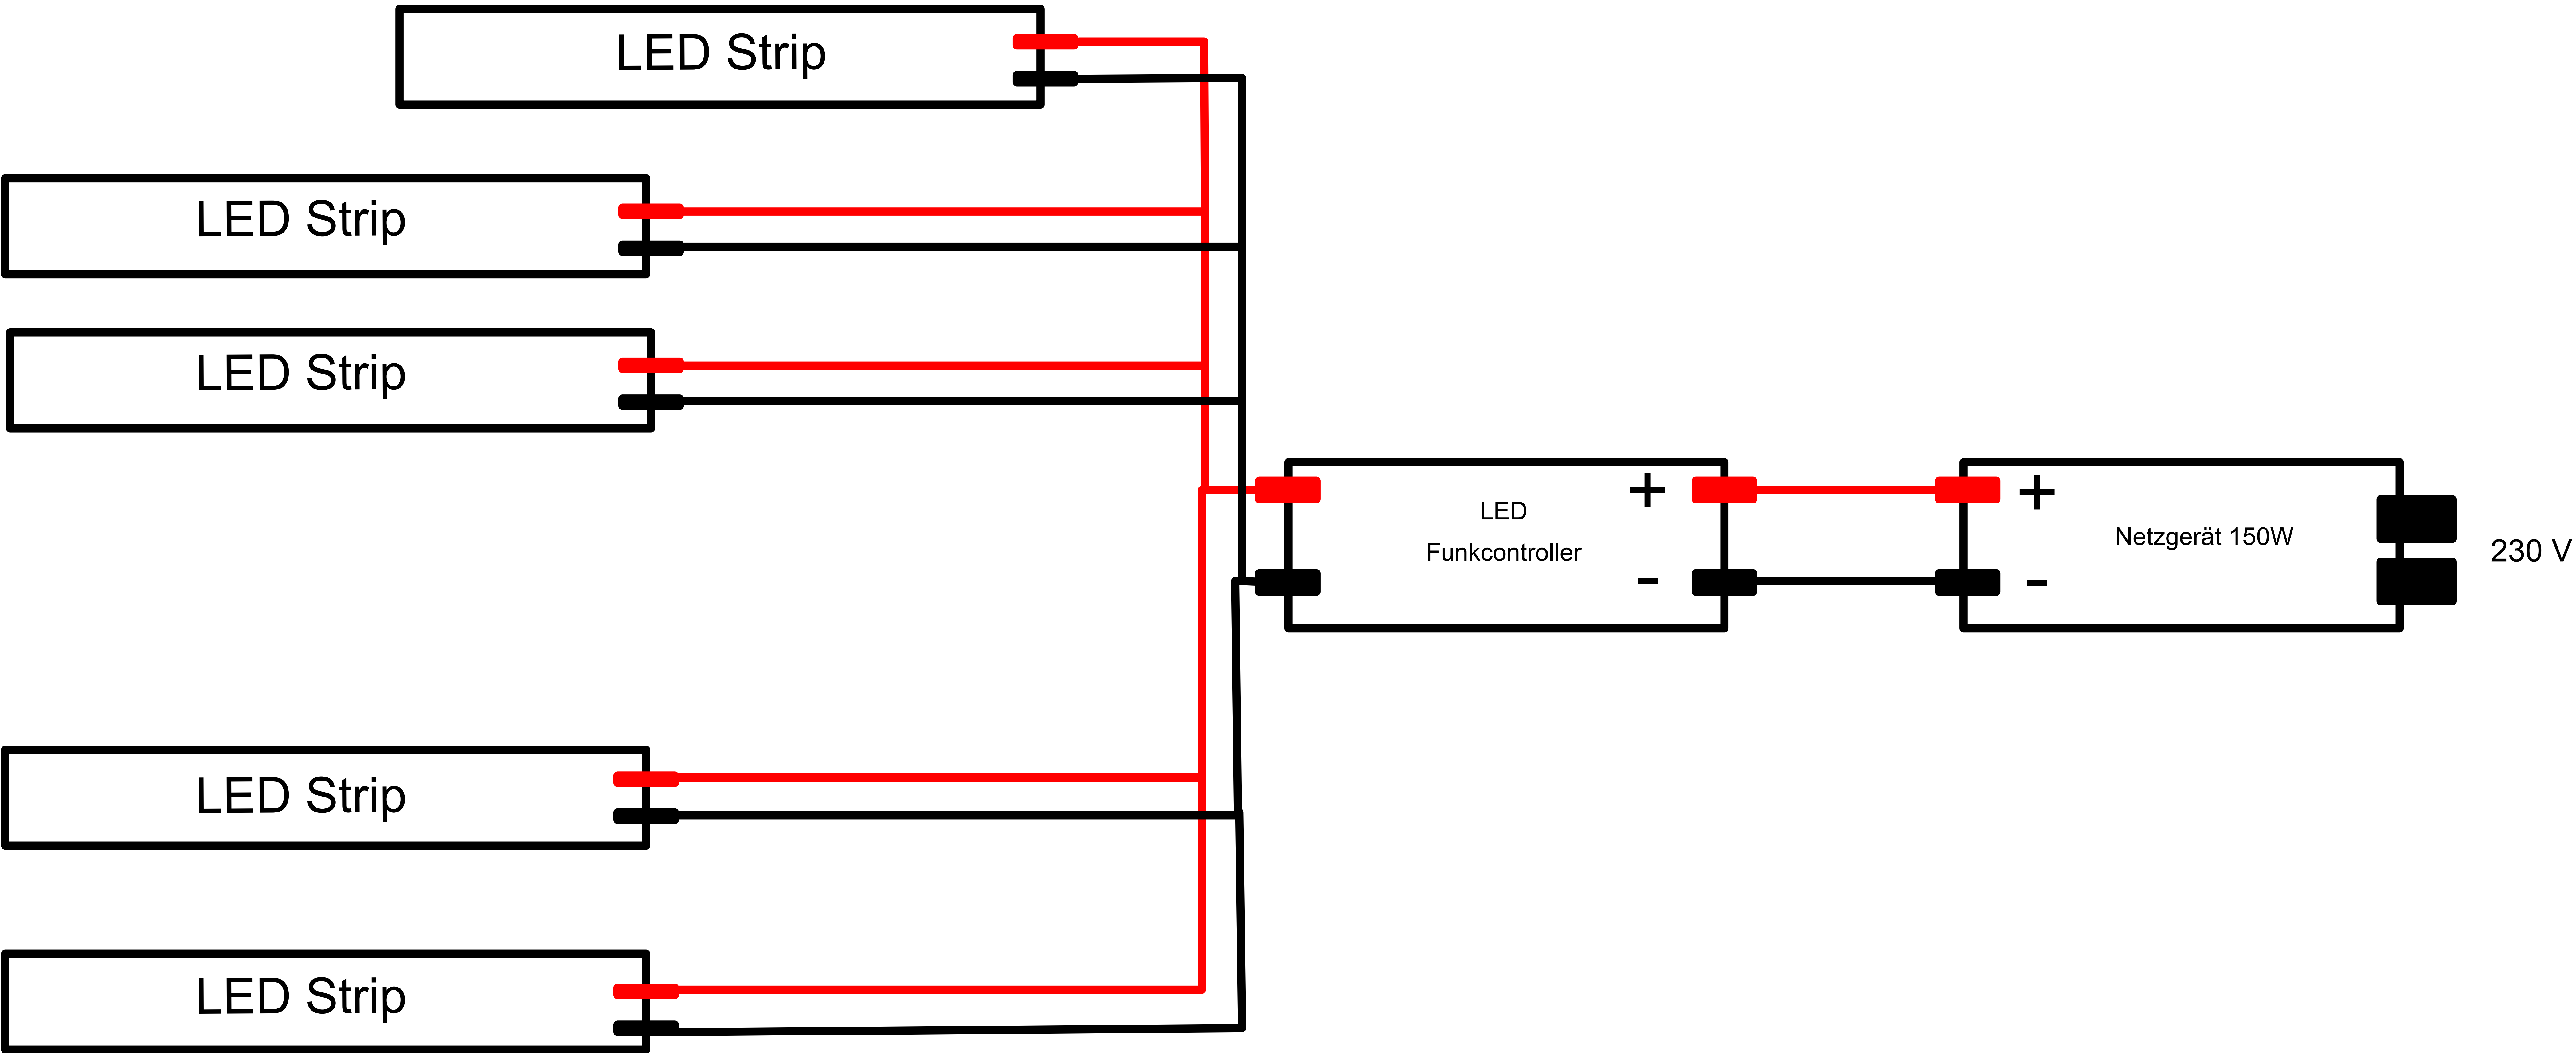

LED Strip Weiß warm/kalt 1-2m

LED Strip Weiß warm/kalt 2-4 m

LED Strip Weiß warm/kalt 5-6 m

LED Strip Weiß warm/kalt 7-8 m

LED Strip Weiß warm/kalt 9-10 m

LED Strip Weiß warm/kalt 11-12 m

LED Strip Weiß warm/kalt 13-14 m

LED Strip Weiß warm/kalt 15-16 m

LED Strip Weiß warm/kalt 17-18 m

LED Strip Weiß warm/kalt 19-20 m

LED Strip Weiß warm/kalt 21-22 m

LED Strip Weiß warm/kalt 23-24 m

LED Strip Weiß warm/kalt 25-26 m

LED Strip Weiß warm/kalt 27-28 m

LED Strip Weiß warm/kalt 29-30 m