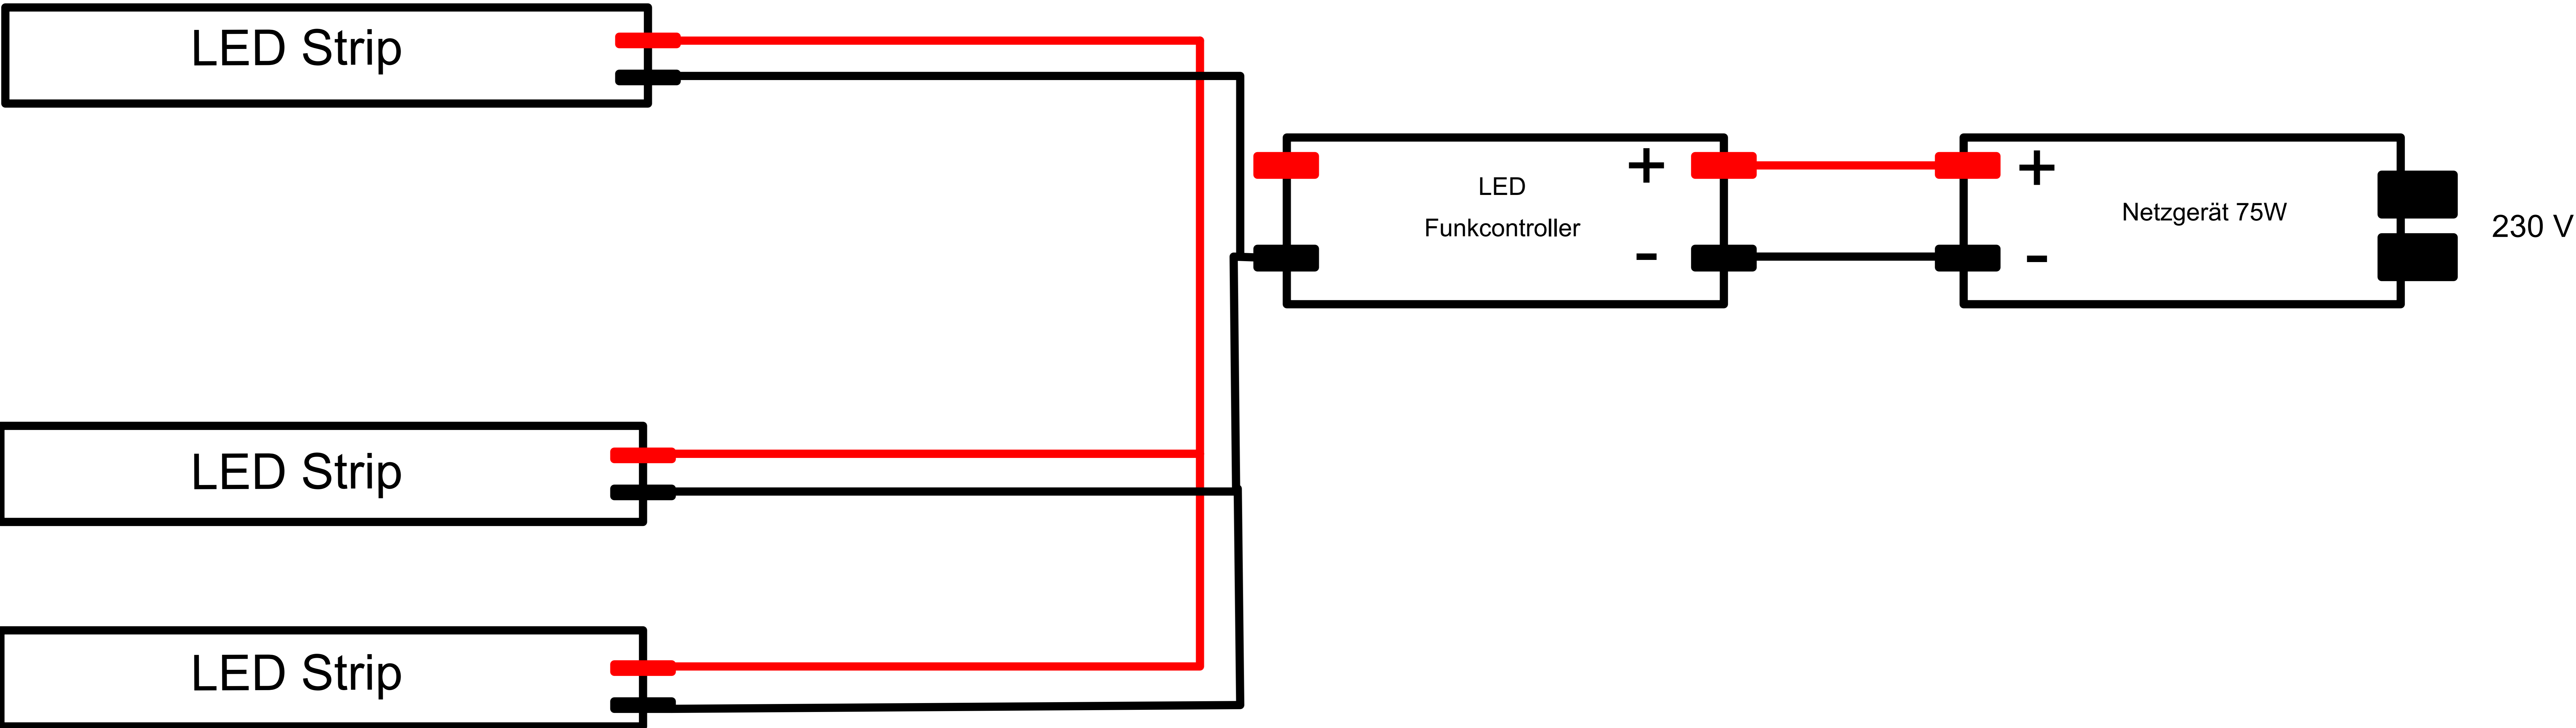

LED Strip Weiß warm/kalt 1-2m

LED Strip Weiß warm/kalt 2-4 m

LED Strip Weiß warm/kalt 5-6 m

LED Strip Weiß warm/kalt 7-8 m

LED Strip Weiß warm/kalt 9-10 m

LED Strip Weiß warm/kalt 11-12 m

LED Strip Weiß warm/kalt 13-14 m

LED Strip Weiß warm/kalt 15-16 m

LED Strip Weiß warm/kalt 17-18 m

LED Strip Weiß warm/kalt 19-20 m

LED Strip Weiß warm/kalt 21-22 m

LED Strip Weiß warm/kalt 23-24 m

LED Strip Weiß warm/kalt 25-26 m

LED Strip Weiß warm/kalt 27-28 m

LED Strip Weiß warm/kalt 29-30 m