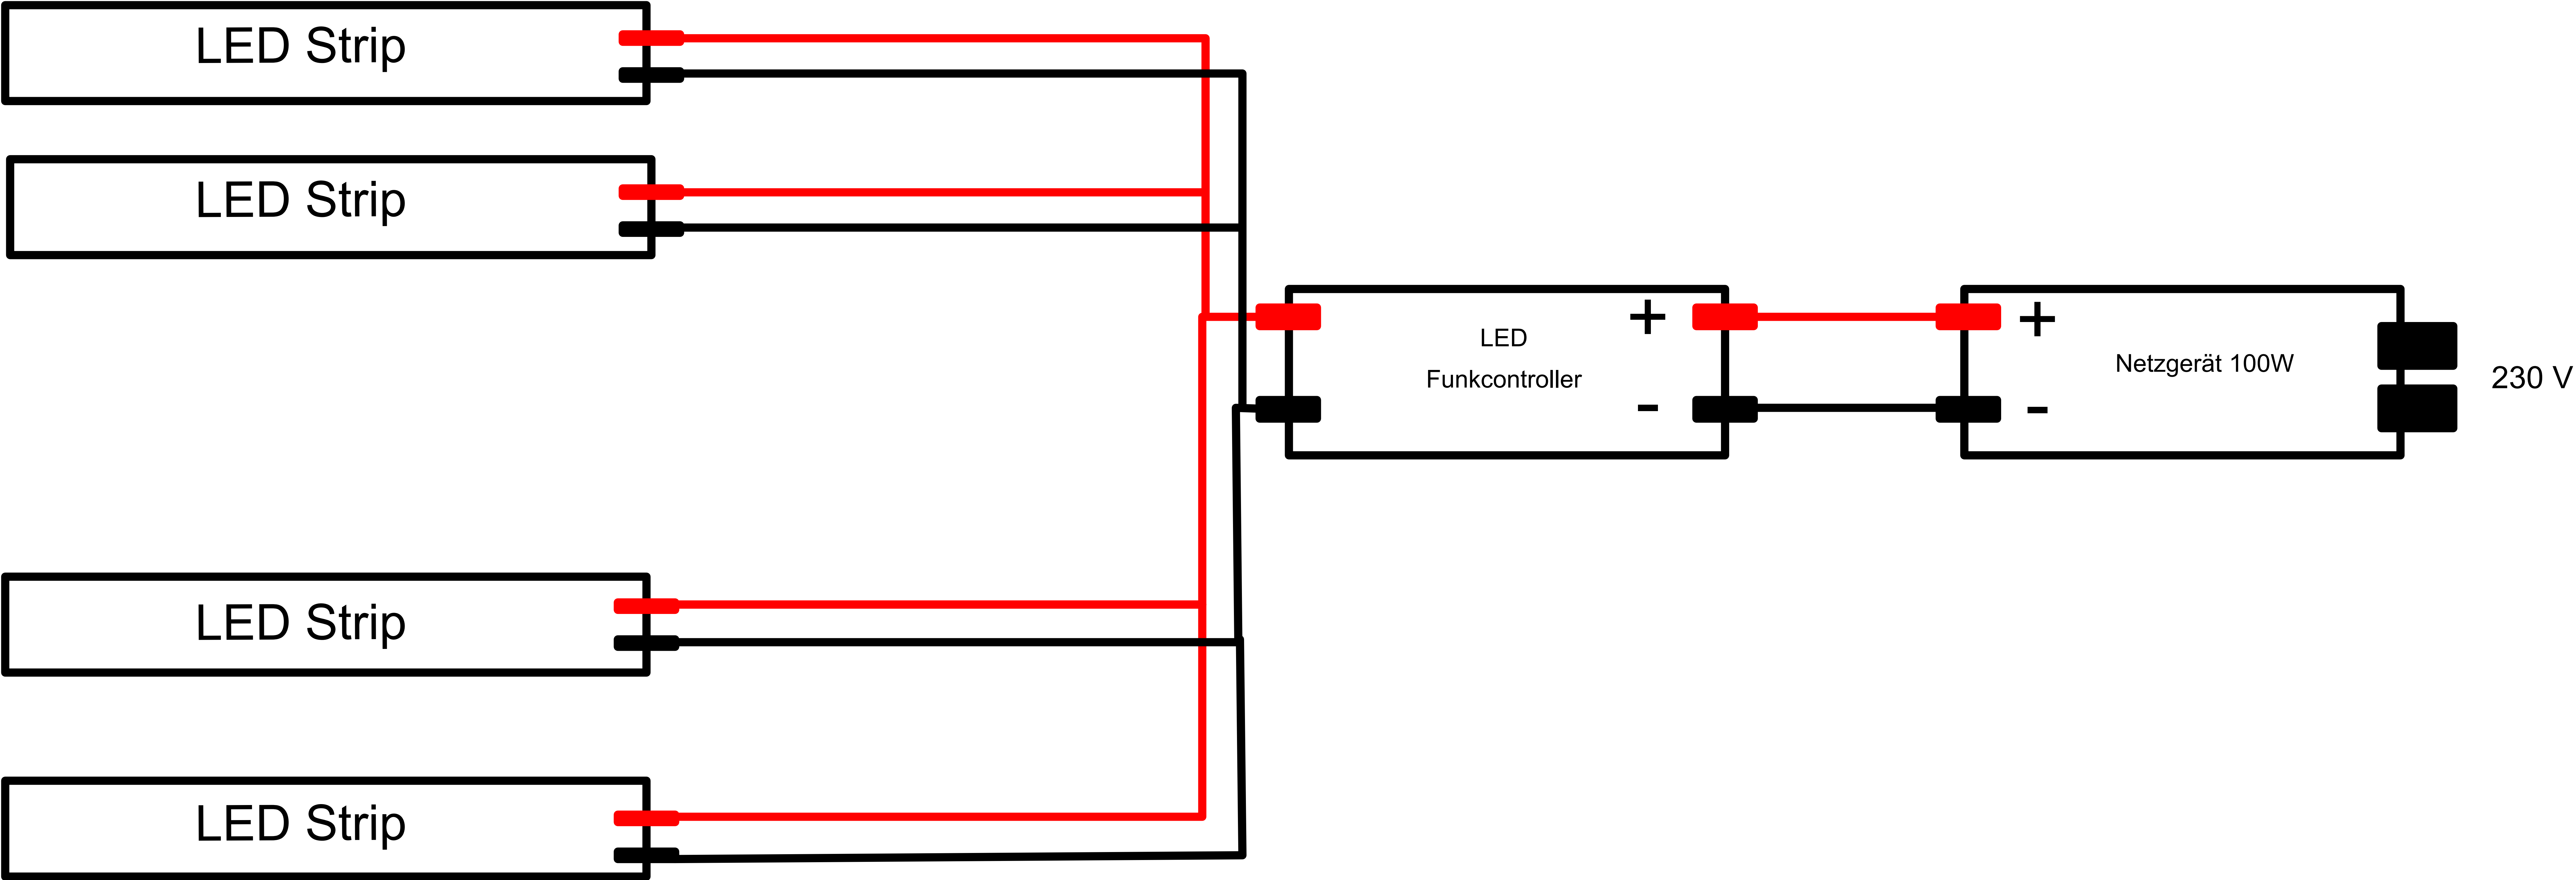

LED Strip Weiß warm/kalt 1-2m

LED Strip Weiß warm/kalt 2-4 m

LED Strip Weiß warm/kalt 5-6 m

LED Strip Weiß warm/kalt 7-8 m

LED Strip Weiß warm/kalt 9-10 m

LED Strip Weiß warm/kalt 11-12 m

LED Strip Weiß warm/kalt 13-14 m

LED Strip Weiß warm/kalt 15-16 m

LED Strip Weiß warm/kalt 17-18 m

LED Strip Weiß warm/kalt 19-20 m

LED Strip Weiß warm/kalt 21-22 m

LED Strip Weiß warm/kalt 23-24 m

LED Strip Weiß warm/kalt 25-26 m

LED Strip Weiß warm/kalt 27-28 m

LED Strip Weiß warm/kalt 29-30 m