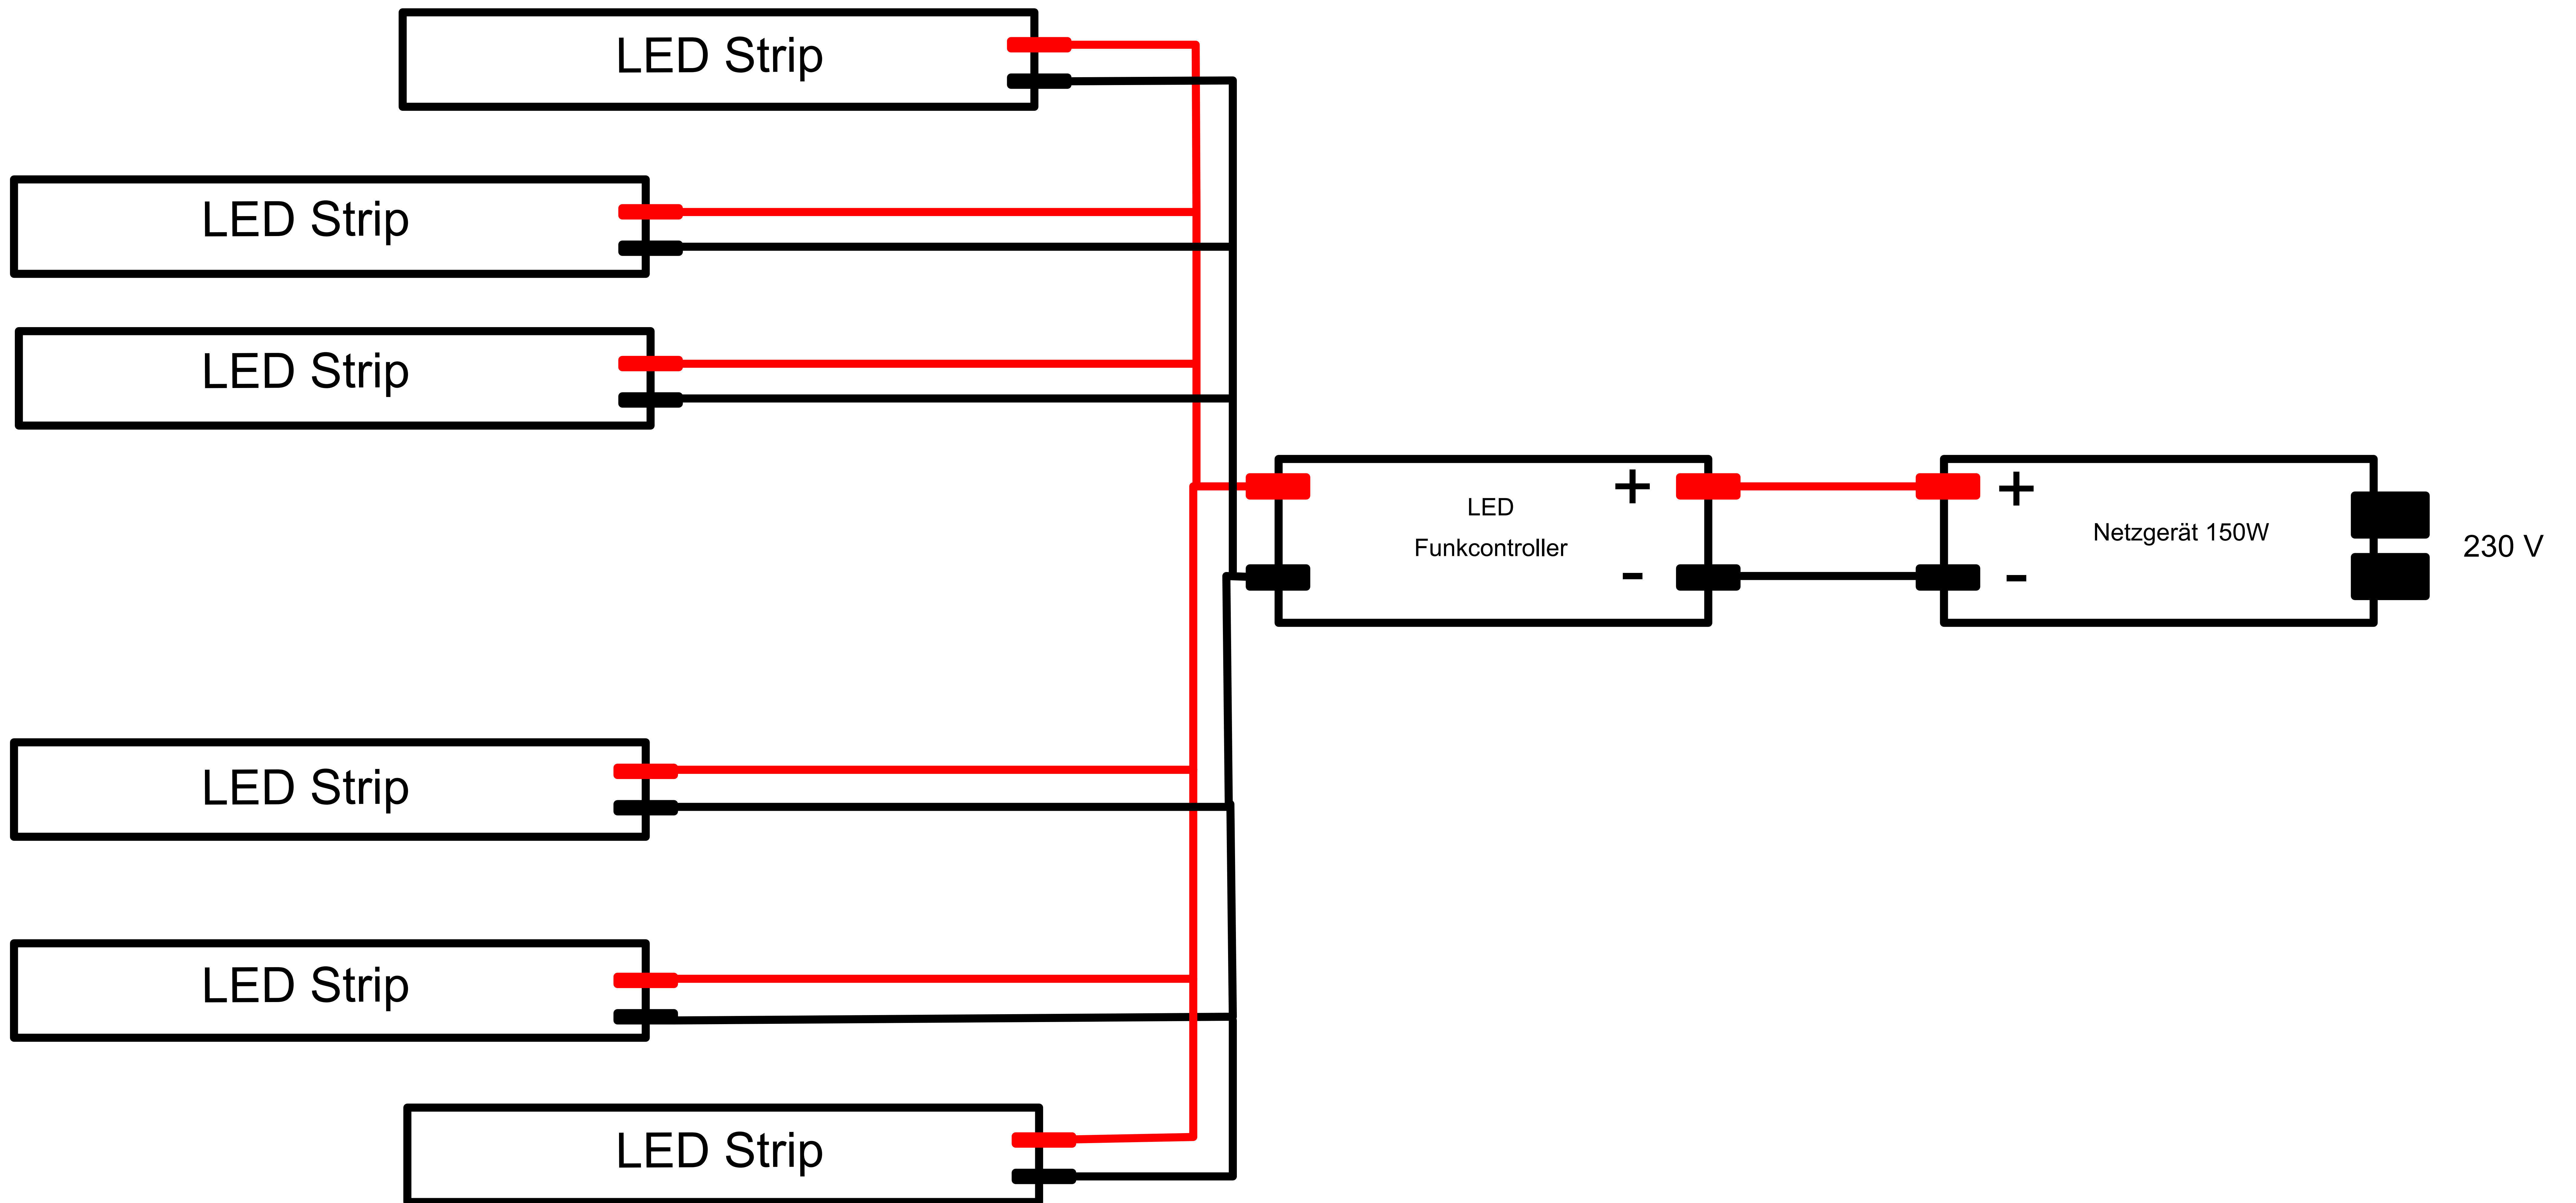

LED Strip Weiß warm/kalt 1-2m

LED Strip Weiß warm/kalt 2-4 m

LED Strip Weiß warm/kalt 5-6 m

LED Strip Weiß warm/kalt 7-8 m

LED Strip Weiß warm/kalt 9-10 m

LED Strip Weiß warm/kalt 11-12 m

LED Strip Weiß warm/kalt 13-14 m

LED Strip Weiß warm/kalt 15-16 m

LED Strip Weiß warm/kalt 17-18 m

LED Strip Weiß warm/kalt 19-20 m

LED Strip Weiß warm/kalt 21-22 m

LED Strip Weiß warm/kalt 23-24 m

LED Strip Weiß warm/kalt 25-26 m

LED Strip Weiß warm/kalt 27-28 m

LED Strip Weiß warm/kalt 29-30 m